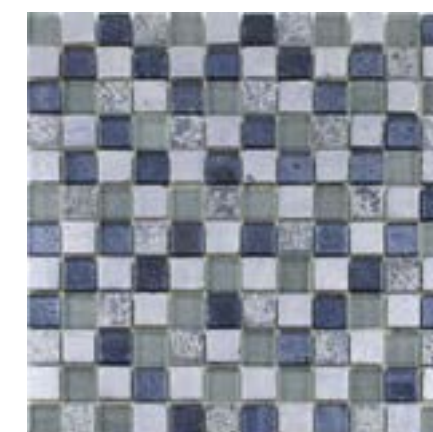

30x30cm **M150/210**
 M15/21
 Cor: **Blue Jeans**
 Ref: RMBDA2305