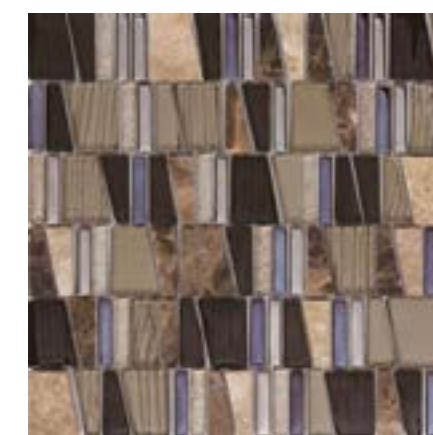

30x30cm **M175/245**

Cor: **Emperador**

Ref.: RMKAPPAE

* Com peças em Madre Pérola