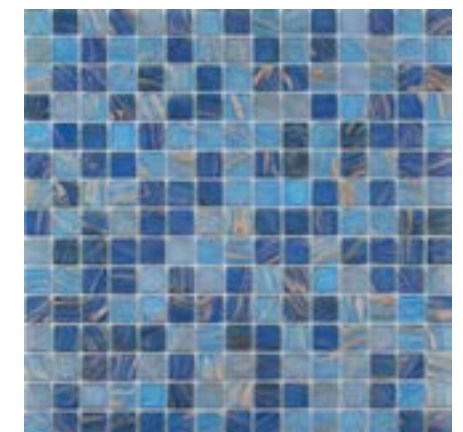

M40/56

32,7x32,7cm

M5/7

Cor: Giverny

Ref.: 2020GIVERNY1

5 606779 106391