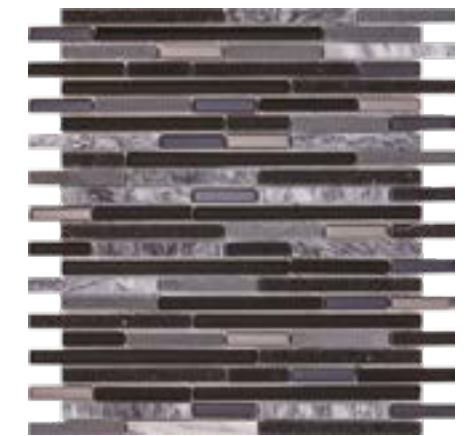

30x30cm **M160/224**
M16/22.4

Cor: **Quartz Black**

Ref.: RMMOSTQB