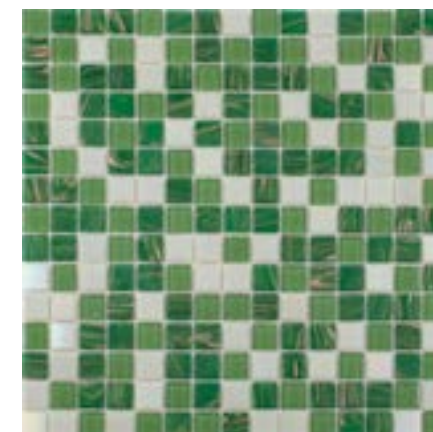

M40/56

32,7x32,7cm

M5/7

Cor: Prince

Ref.: RM03

5 606779 162557